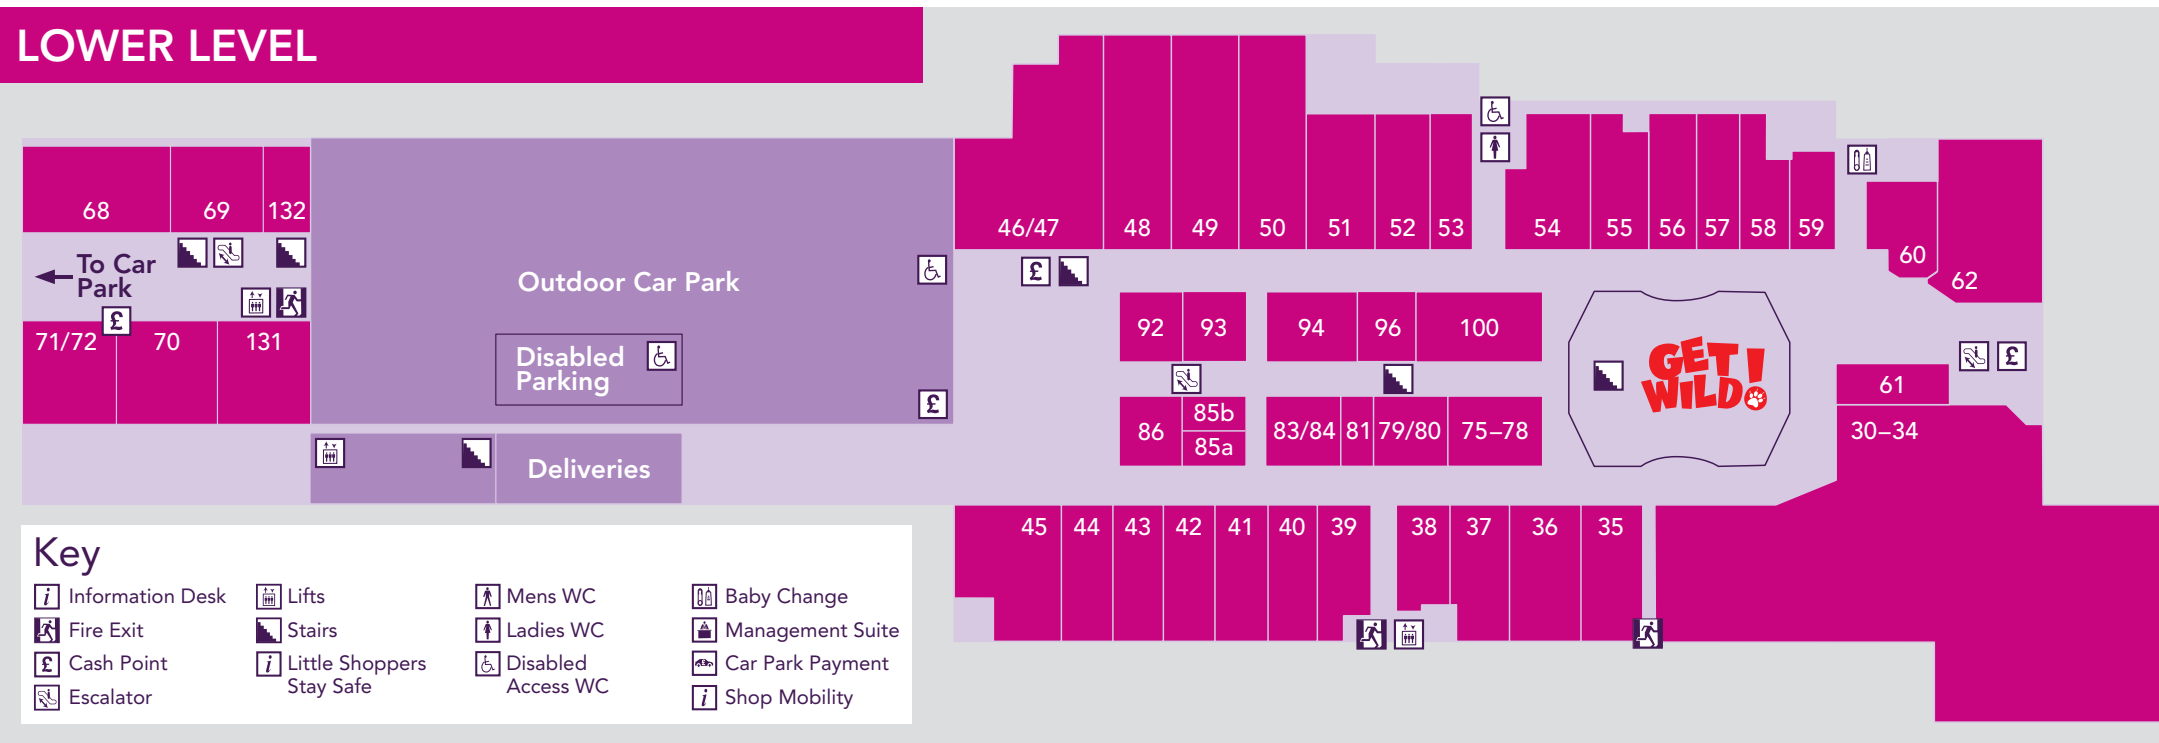

Correct at time of print: Jan 2017
© 2017 The Galleria

thegalleria.co.uk

the galleria
OUTLET SHOPPING

your guide

the galleria
OUTLET SHOPPING

85 STORES, CAFÉS & RESTAURANTS | 9-SCREEN CINEMA | GET WILD KID'S PLAY

[f thegalleriahatfield](https://www.facebook.com/thegalleriahatfield) [the_galleria](https://www.instagram.com/the_galleria)

UPPER LEVEL

LOWER LEVEL

Key

- Information Desk
- Lifts
- Mens WC
- Baby Change
- Fire Exit
- Stairs
- Ladies WC
- Management Suite
- Cash Point
- Little Shoppers Stay Safe
- Disabled Access WC
- Car Park Payment
- Escalator
- Shop Mobility

Key	
	Upper Level
	Lower Level
	Full Price Stores