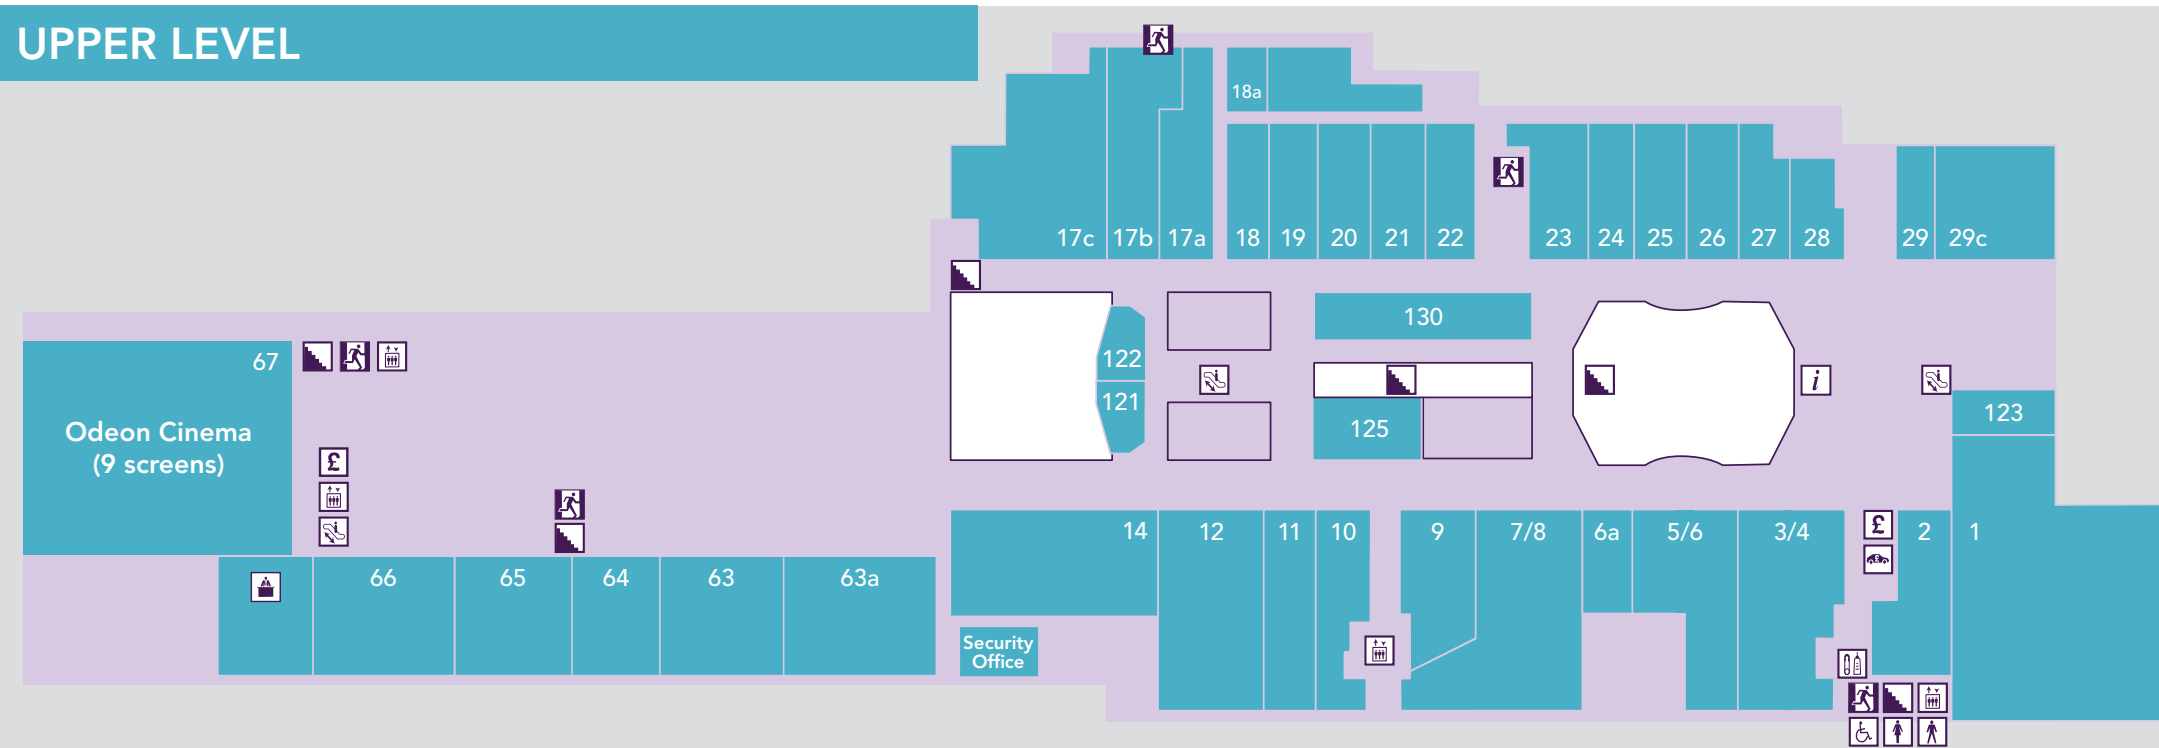

[f thegalleriahatfield](https://www.facebook.com/thegalleriahatfield) [the_galleria](https://www.instagram.com/the_galleria)

UPPER LEVEL

LOWER LEVEL

Key

- Information Desk
- Lifts
- Mens WC
- Baby Change
- Fire Exit
- Stairs
- Ladies WC
- Management Suite
- Cash Point
- Little Shoppers Stay Safe
- Disabled Access WC
- Car Park Payment
- Escalator
- Shop Mobility

Key	
	Upper Level
	Lower Level
	Full Price Stores