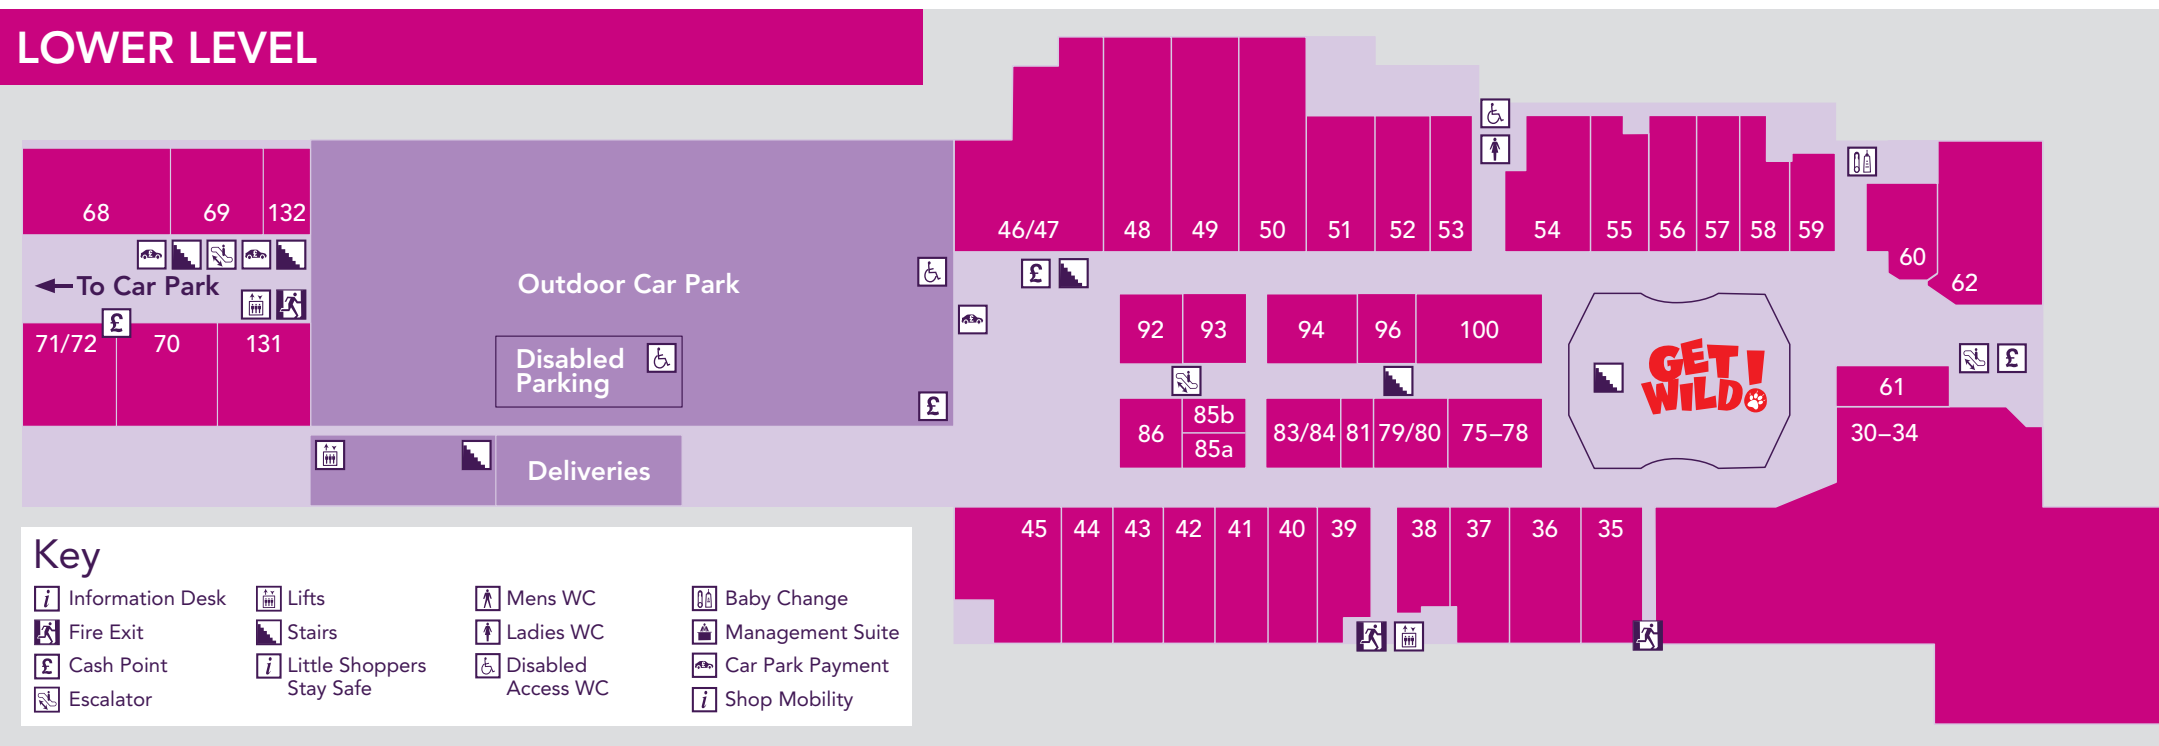

The Galleria, Comet Way,
Hatfield, Hertfordshire AL10 0XR

Correct at time of print: Aug 2017
© 2017 The Galleria

thegalleria.co.uk

the galleria
OUTLET SHOPPING

your guide

the galleria
OUTLET SHOPPING

85 STORES, CAFÉS & RESTAURANTS | 9-SCREEN CINEMA | GET WILD KID'S PLAY

[f thegalleriahatfield](https://www.facebook.com/thegalleriahatfield) [t the_galleria](https://www.instagram.com/the_galleria)

UPPER LEVEL

LOWER LEVEL

Key

Information Desk	Lifts	Mens WC	Baby Change
Fire Exit	Stairs	Ladies WC	Management Suite
Cash Point	Little Shoppers Stay Safe	Disabled Access WC	Car Park Payment
Escalator		Shop Mobility	

Key

- Upper Level
- Lower Level
- Full Price Stores