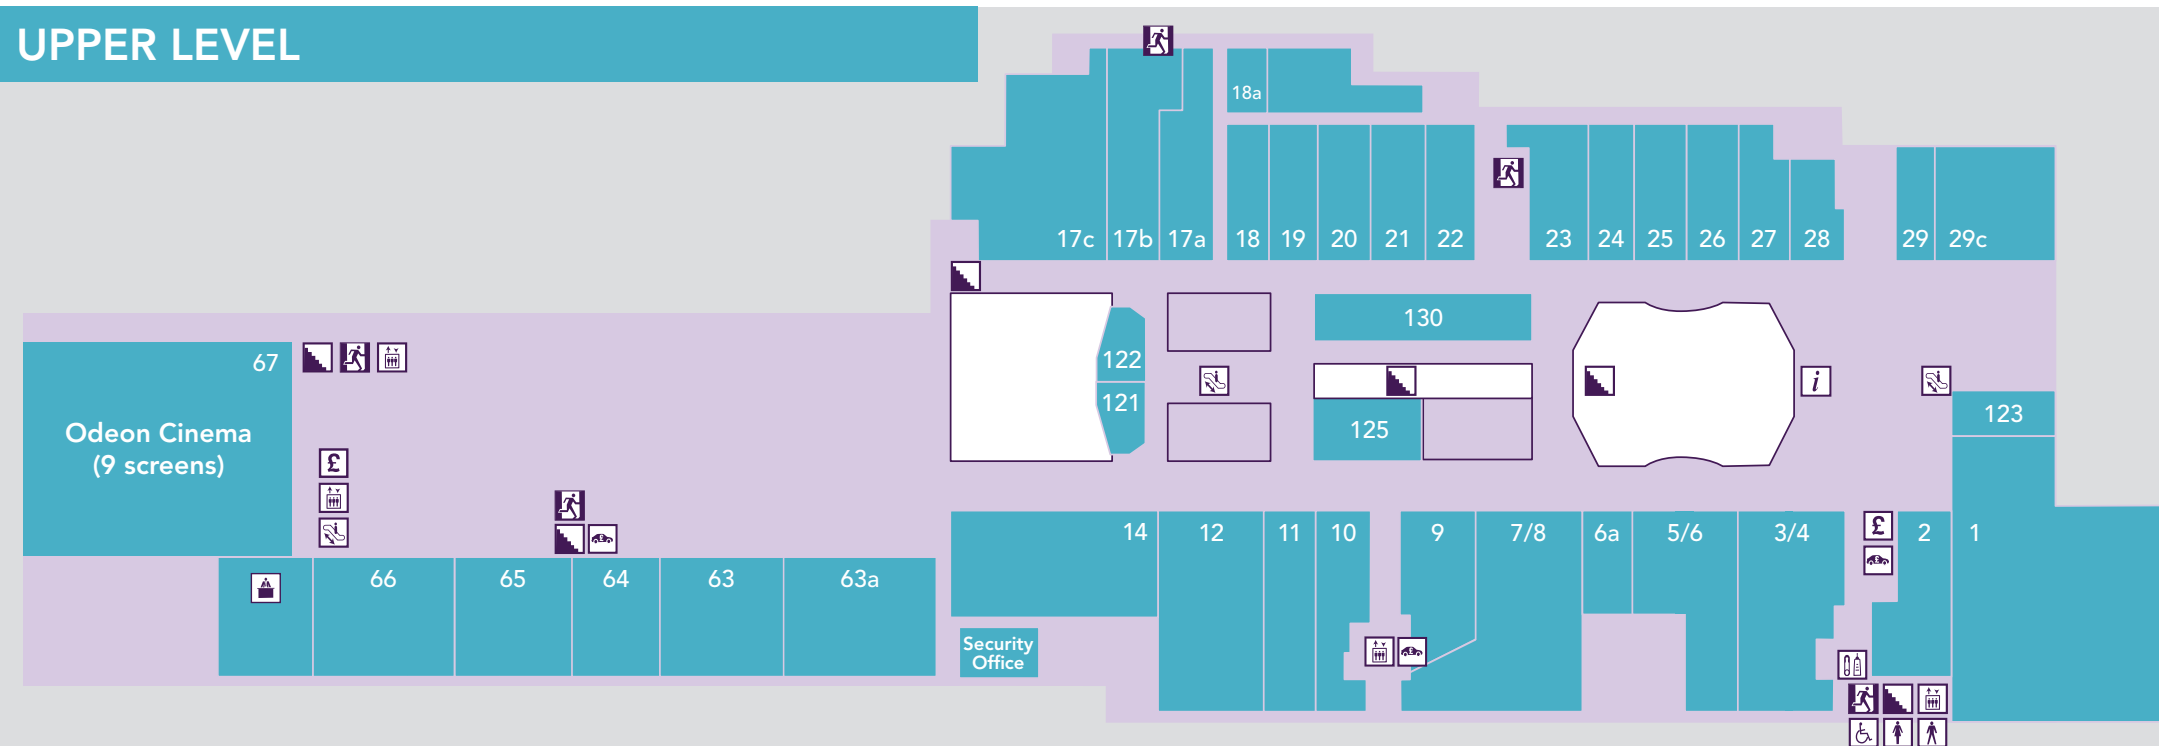

[f thegalleriahatfield](https://www.facebook.com/thegalleriahatfield) [t the_galleria](https://www.instagram.com/the_galleria)

UPPER LEVEL

LOWER LEVEL

Key

Information Desk	Lifts	Mens WC	Baby Change
Fire Exit	Stairs	Ladies WC	Management Suite
Cash Point	Little Shoppers Stay Safe	Disabled Access WC	Car Park Payment
Escalator		Shop Mobility	

Key

- Upper Level
- Lower Level
- Full Price Stores