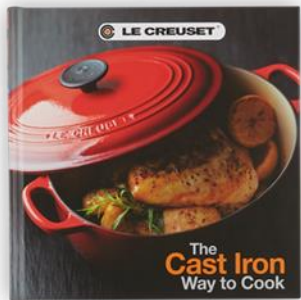

The Cast Iron Way to Cook
RRP £20, Outlet price £14

Kettles – Available in a selection of Shapes & colours

Enamel on Steel Hob Kettles

Traditional 2.3L

RRP £110, Outlet price £77

Kone 1.6L

RRP £97, Outlet price £67.50