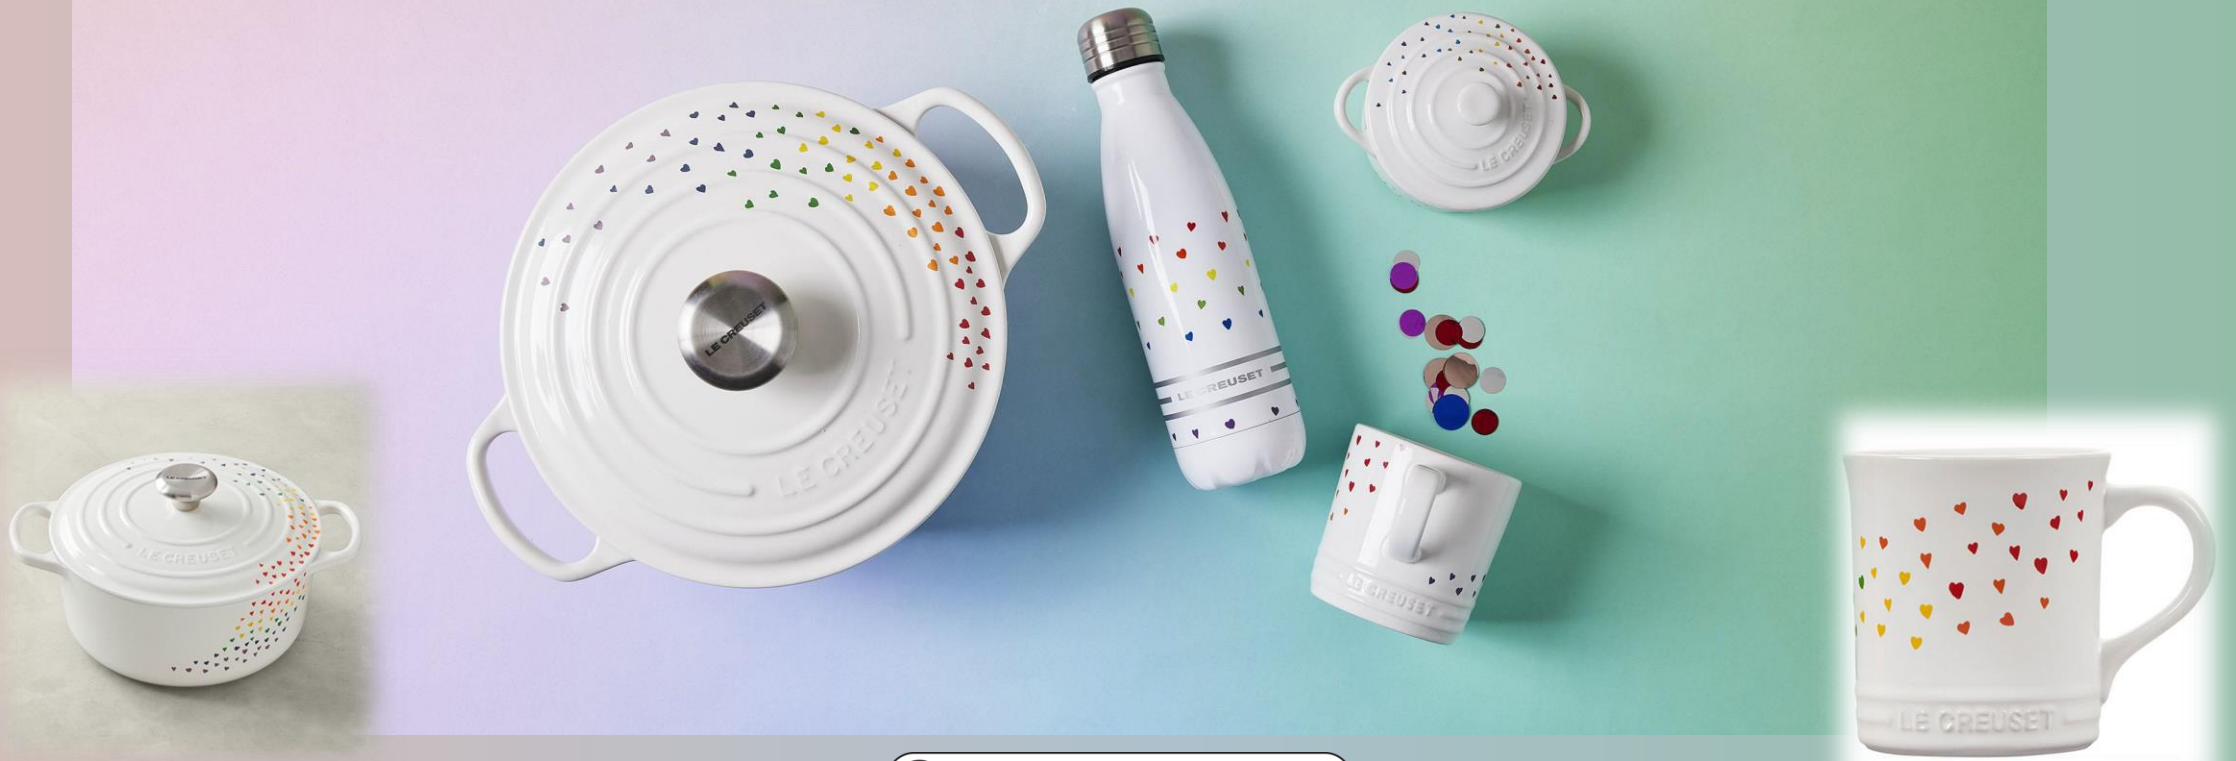

Loving Collection – Cast Iron, Stoneware & Accessories

Loving Collection – embellished with multicoloured hearts

Cast Iron Round Casserole	24cm	RRP £339,	Outlet price £237.00
Stoneware London Mug	350ml	RRP £19,	Outlet price £13.00
Stoneware Petite Casserole	10cm	RRP £26,	Outlet price £18.00
Hydration Bottle	500ml	RRP £30,	Outlet price £21.00