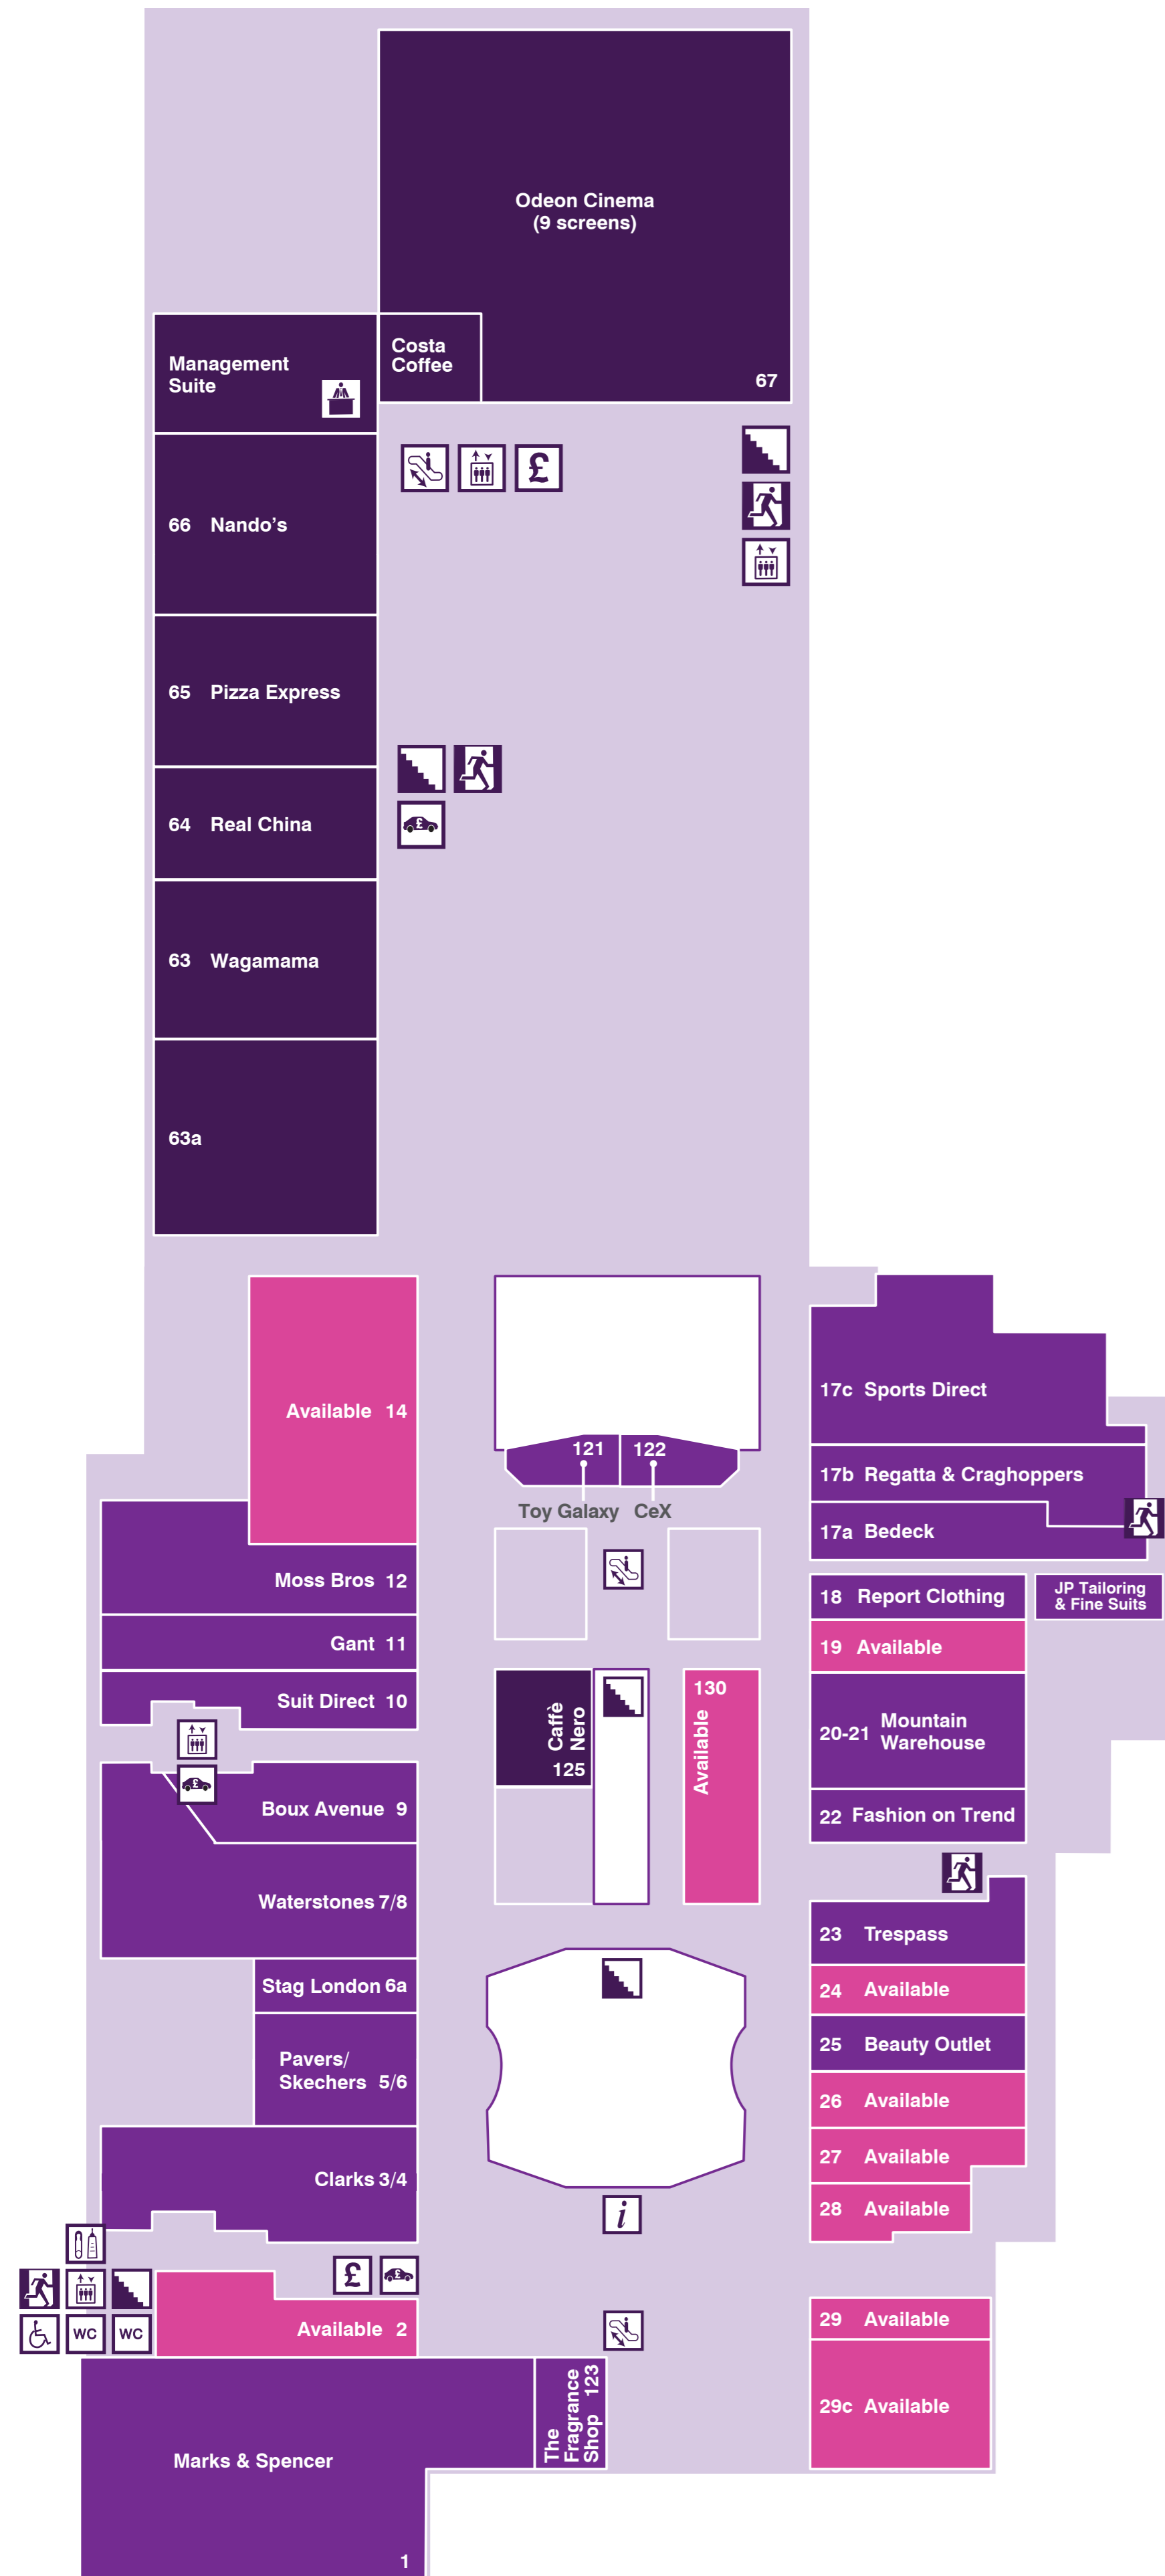

## UPPER LEVEL

## LOWER LEVEL

## Key

-  Information Desk
-  Fire Exit
-  Cash Point
-  Escalator
-  Lifts
-  Stairs
-  Little Shoppers Stay Safe
-  Baby Change
-  Toilets
-  Accessible Toilets
-  Management Suite
-  Car Park Payment
-  Shop Mobility