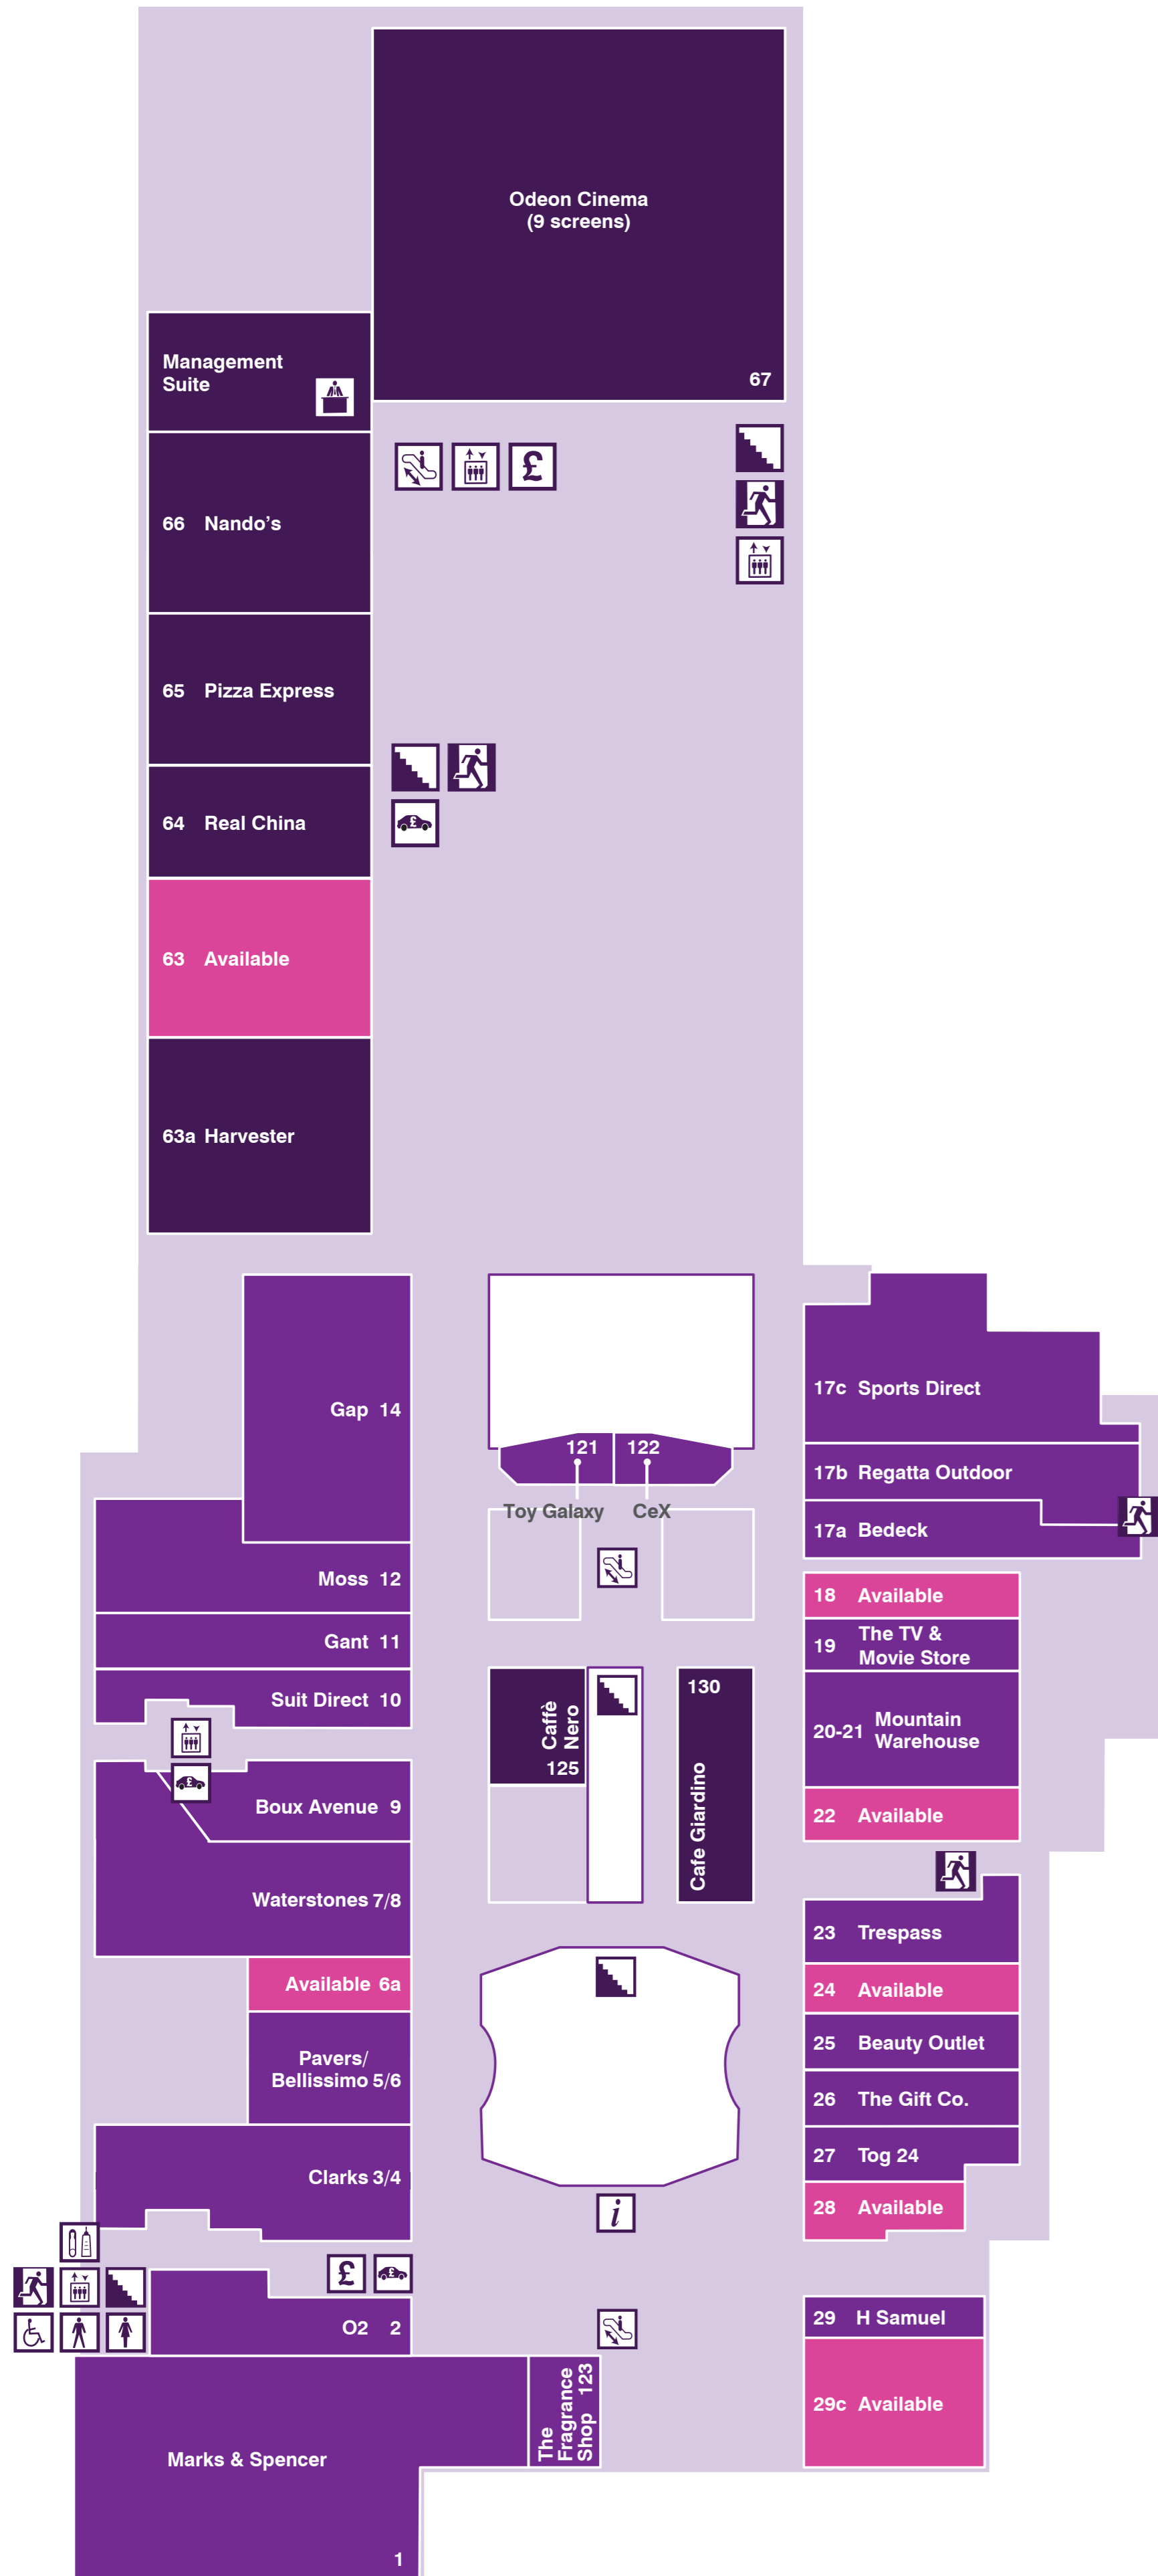

UPPER LEVEL

LOWER LEVEL

Key

YOU ARE HERE

- Information Desk
- Fire Exit
- Cash Point
- Escalator
- Lifts
- Stairs
- Little Shoppers Stay Safe
- Baby Change
- Mens WC
- Ladies WC
- Disabled Access WC
- Management Suite
- Car Park Payment
- Shop Mobility