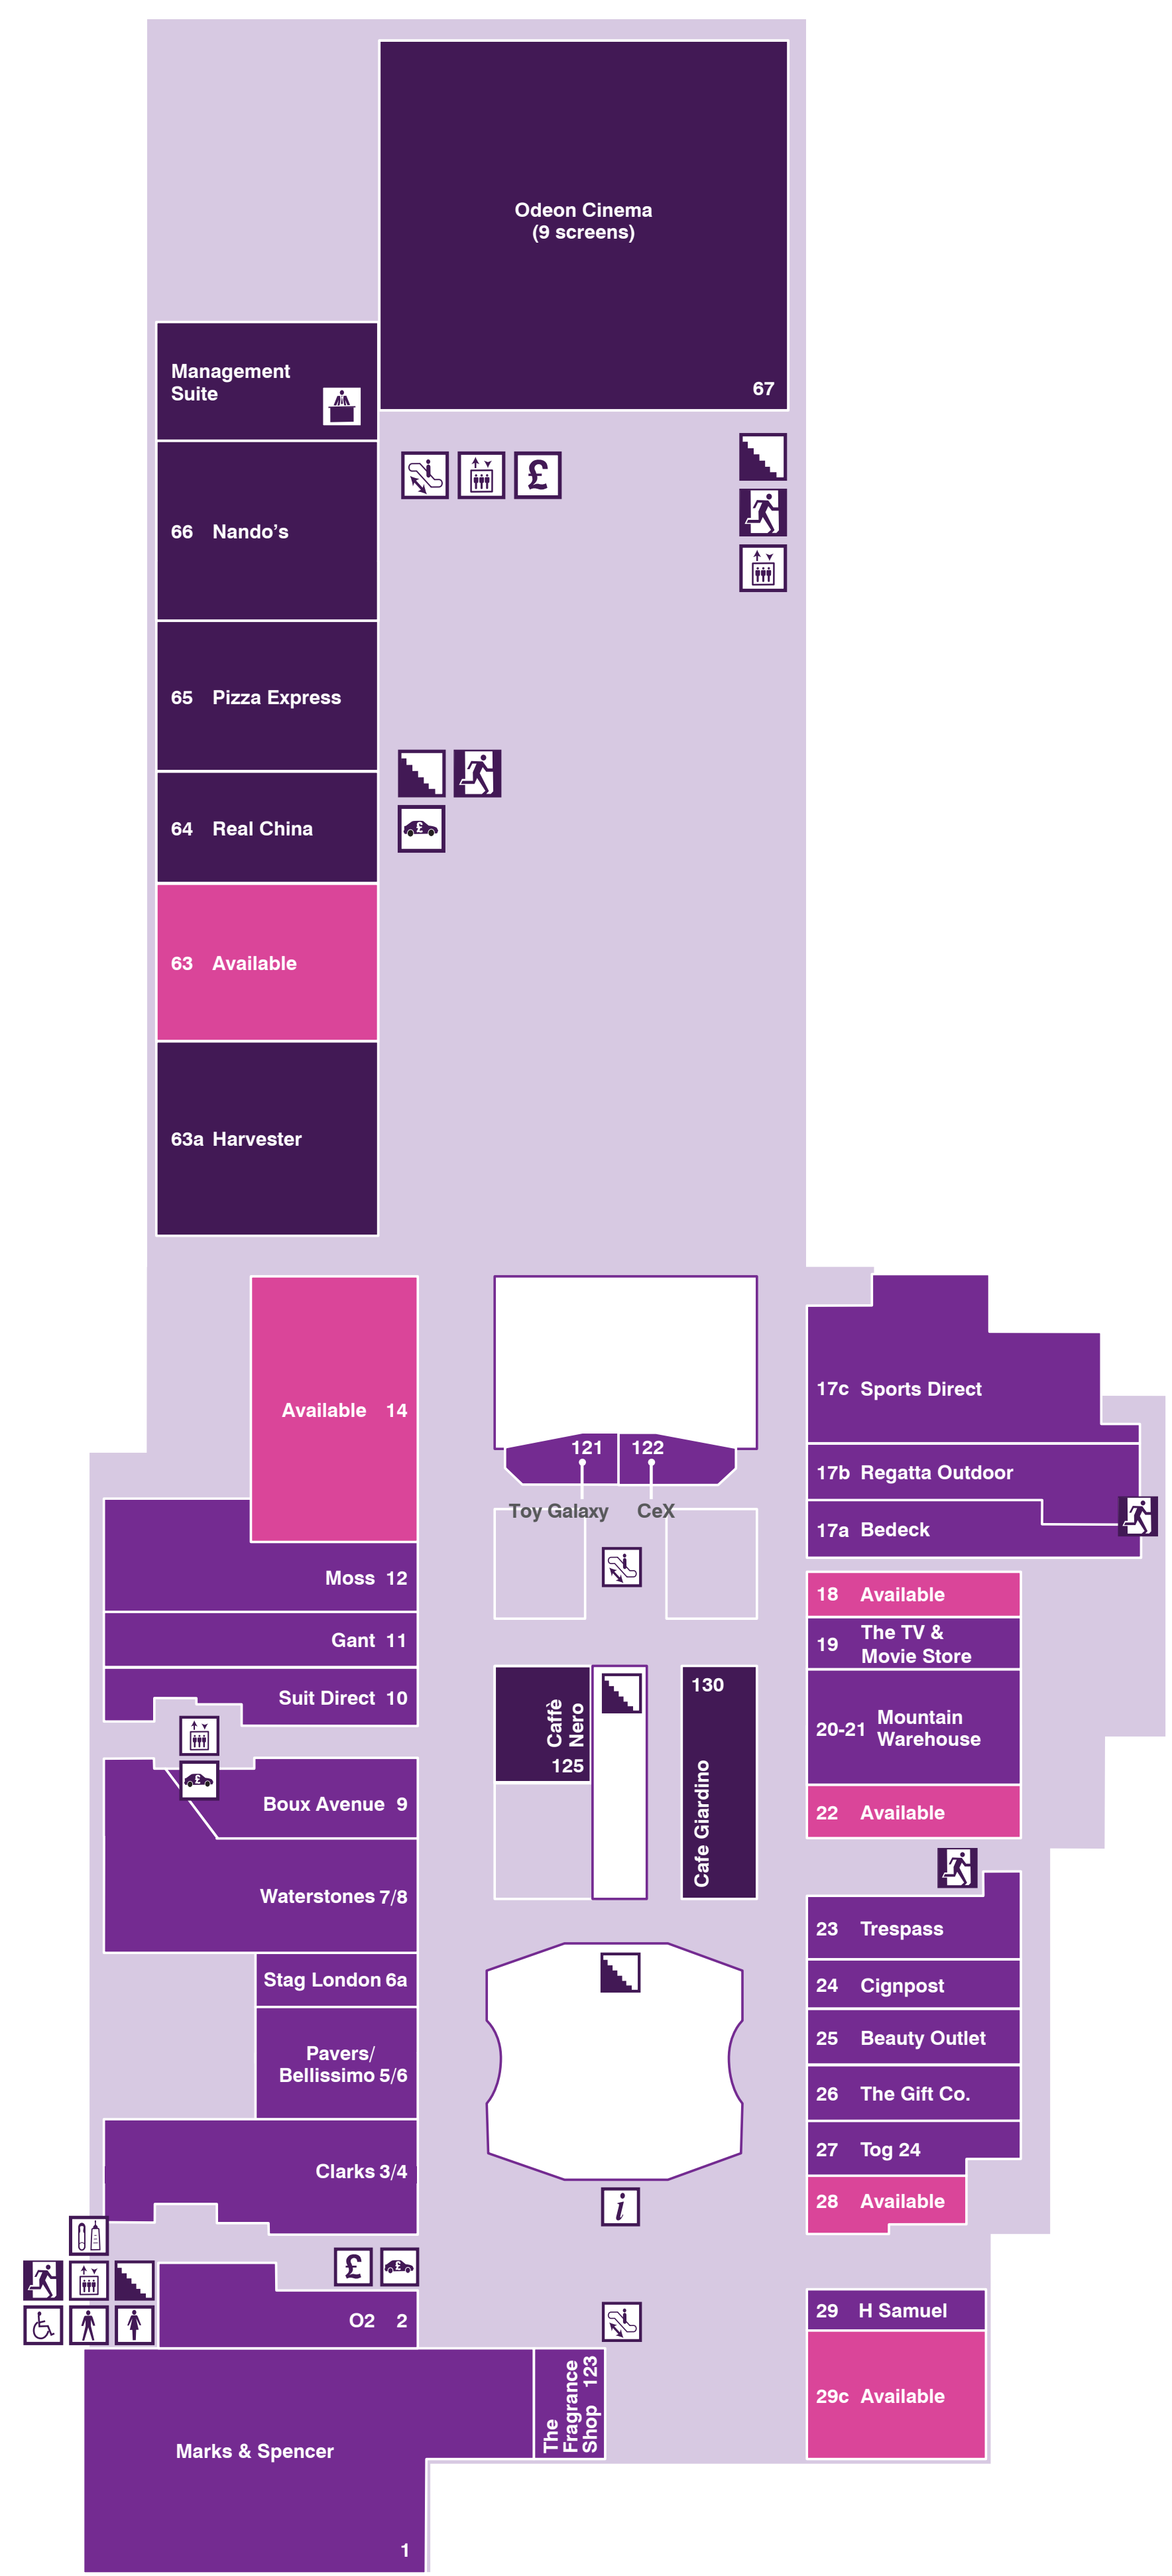

UPPER LEVEL

LOWER LEVEL

Key

- YOU ARE HERE
- Information Desk
- Fire Exit
- Cash Point
- Escalator
- Lifts
- Stairs
- Little Shoppers Stay Safe
- Baby Change
- Mens WC
- Ladies WC
- Disabled Access WC
- Management Suite
- Car Park Payment
- Shop Mobility