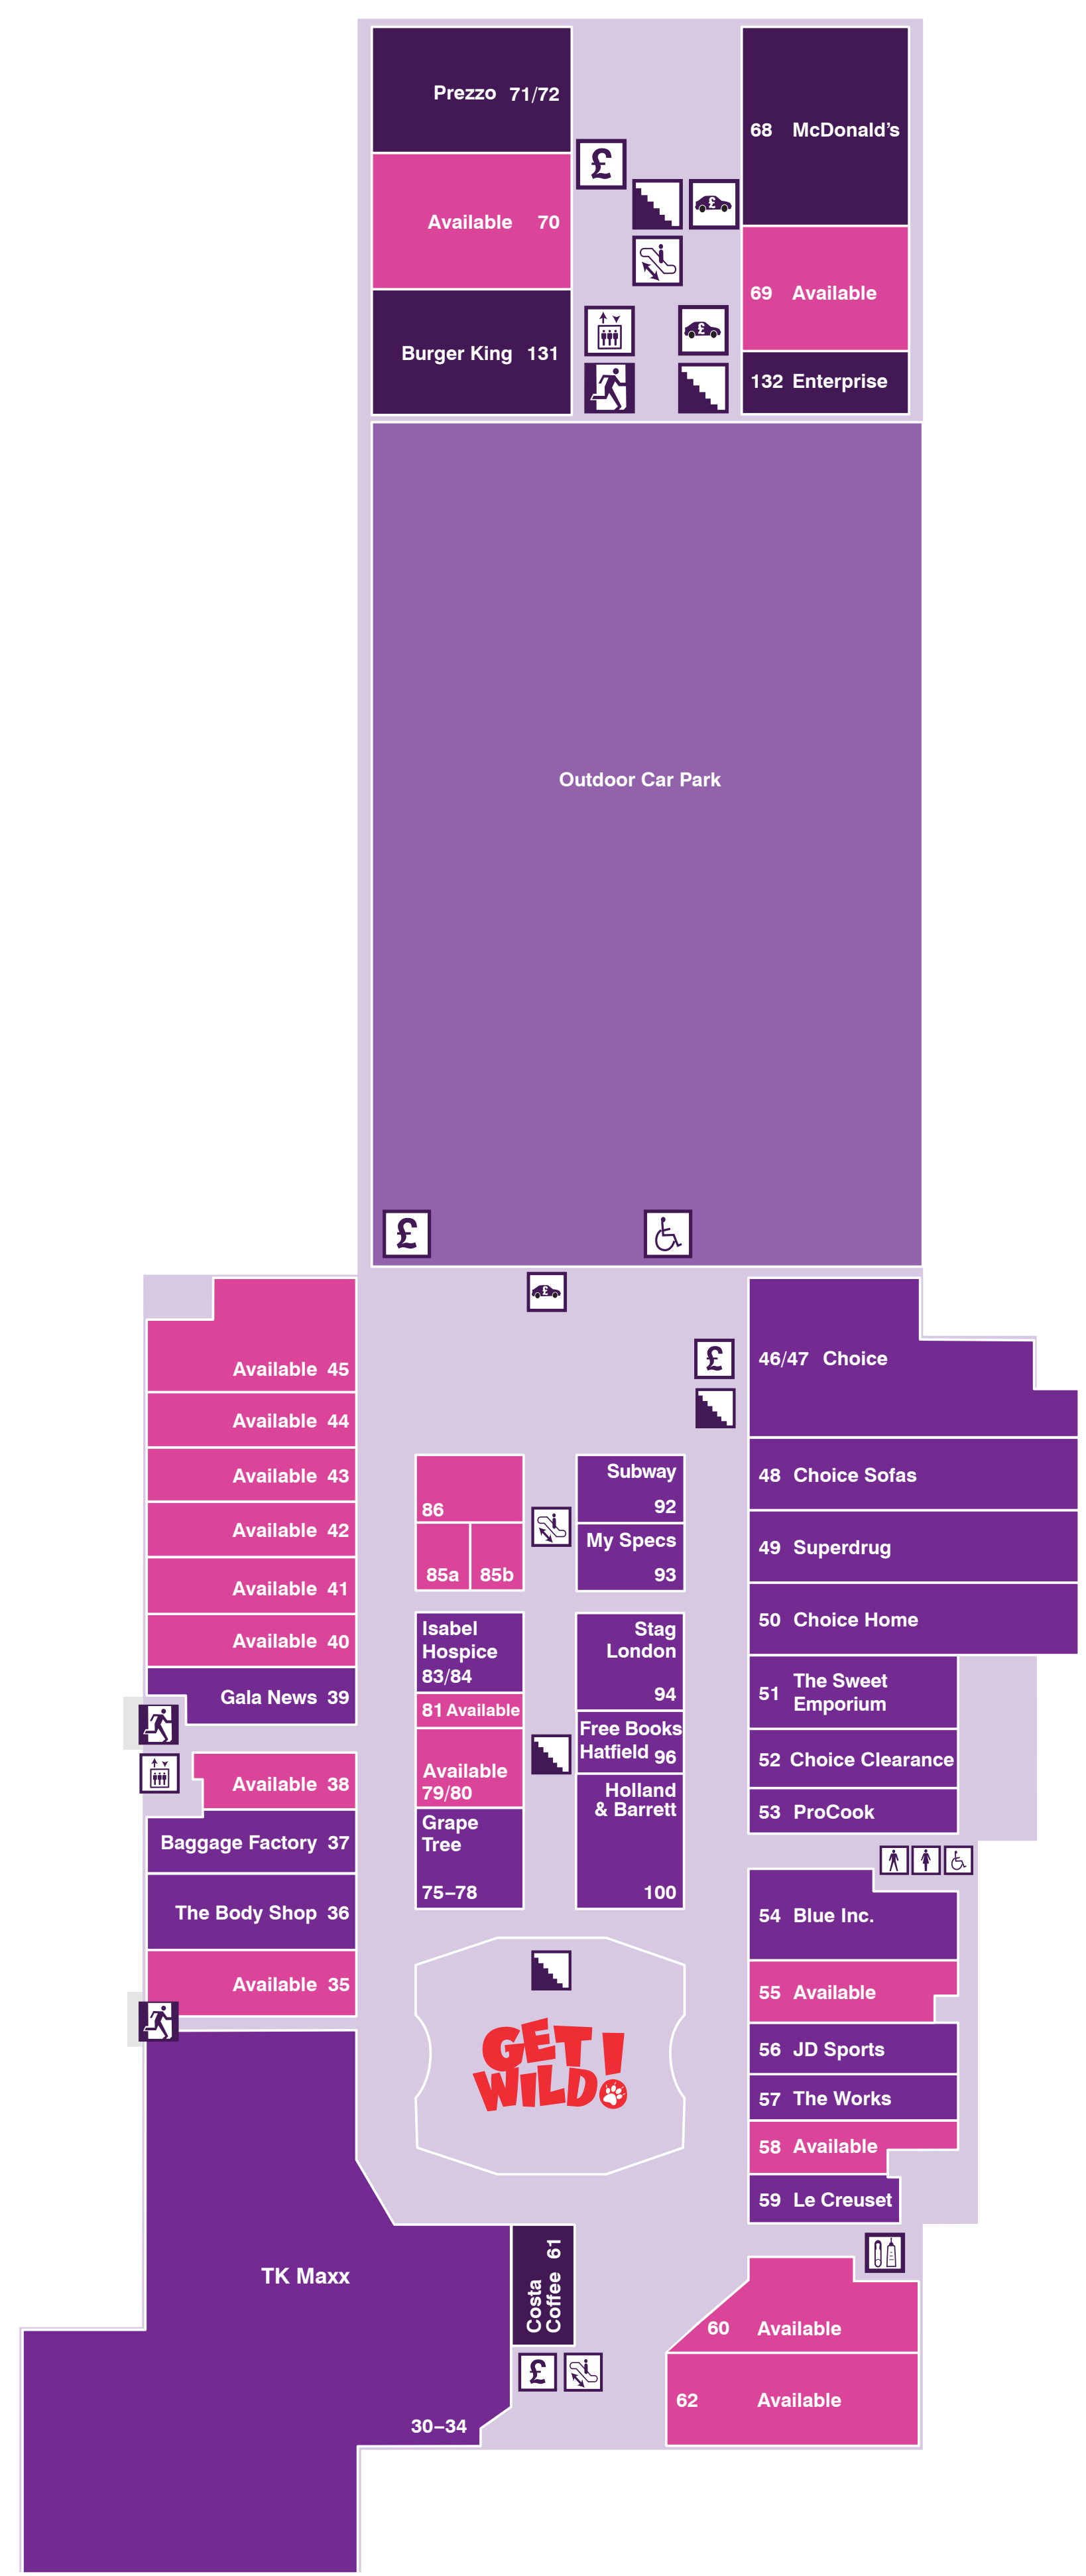

UPPER LEVEL

LOWER LEVEL

Key

- YOU ARE HERE
- Information Desk
- Fire Exit
- Cash Point
- Escalator
- Lifts
- Stairs
- Little Shoppers Stay Safe
- Baby Change
- Mens WC
- Ladies WC
- Disabled Access WC
- Management Suite
- Car Park Payment
- Shop Mobility