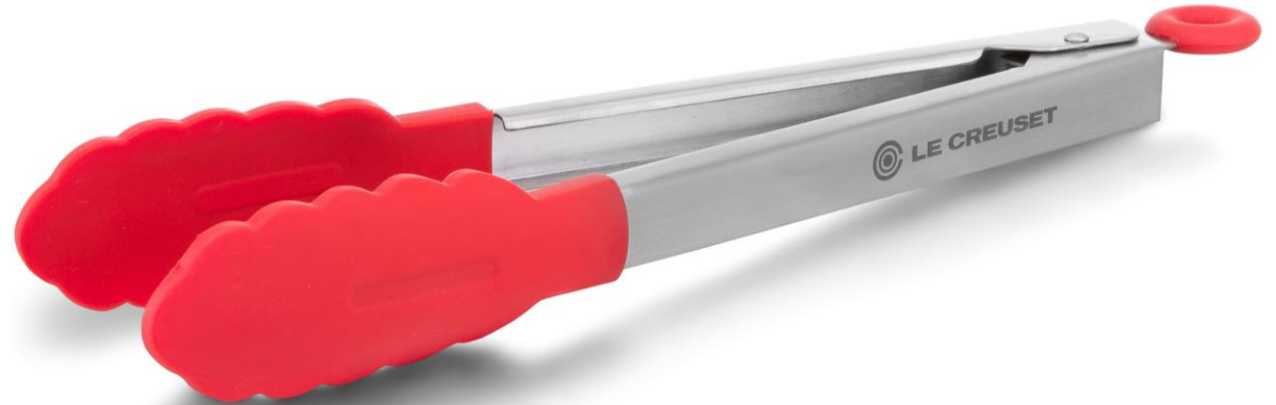

24cm Tongs
RRP £32, Outlet price £22